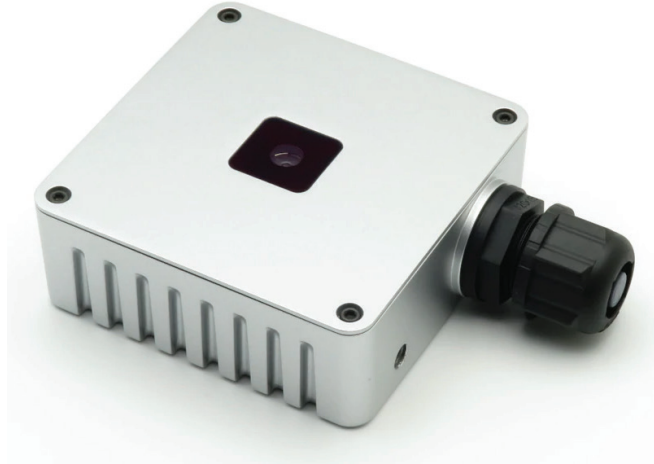

## 4K Camera

- 12 MPs
- 60 FPS
- RGB Autofocus

## Size

- Dimensions: 8×12×3cm
- Weight: 294 g